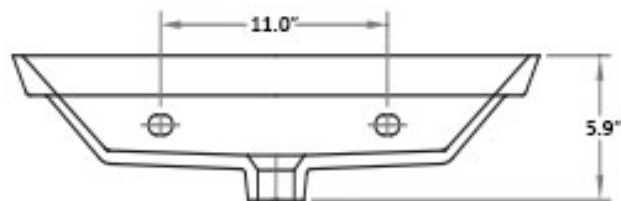

Features

- Ceramic
- With overflow
- Countertop (vessel) installation

Edge 4365

SKU# | Option:

- Edge 4365.00 | No faucet hole
- Edge 4365.03 | Three faucet holes

<p>Collection Edge</p>	<p>Model Edge 4365</p>	<p>Dimensions Metric <i>1 inch = 2.54 cm</i> <i>1 inch = 25.4 mm</i></p>	 <p>1051 Lea Drive - Collegeville, PA 19426 Tel. 215 513 9400 - Fax 610 831 0215 www.ws bathcollections.com - info@ws bathcollectins.com</p>
-----------------------------------	-------------------------------------	--	---

Features

- 26.3" (668 mm) x 17.7" (450 mm) x 5.9" (150 mm)
- Ceramic
- Countertop (Vessel) Installation
- With Overflow

Collection
Edge

Model |
Edge 4365

Dimensions Metric
1 inch = 2.54 cm
1 inch = 25.4 mm

Vessel/ countertop installation

Silicone (*optional*)

Collection
Edge

Model |
Edge 4365

Dimensions Metric

1 inch = 2.54 cm
1 inch = 25.4 mm

WS[®]
BATH
COLLECTIONS

1051 Lea Drive - Collegeville, PA 19426
Tel. 215 513 9400 - Fax 610 831 0215