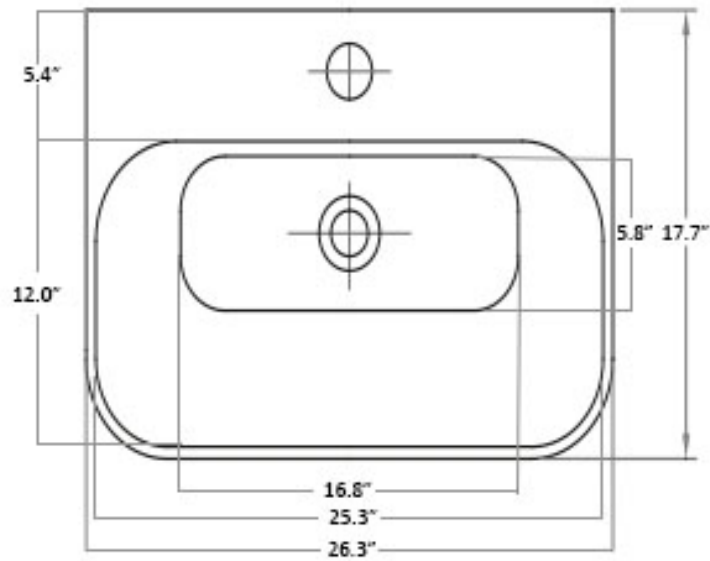

Features

- Ceramic
- With overflow
- Countertop (vessel) installation

Edge 4365

SKU# | Option:

- Edge 4365.00 | No faucet hole
- Edge 4365.03 | Three faucet holes

<p>Collection Edge</p>	<p>Model Edge 4365</p>	<p>Dimensions Metric <i>1 inch = 2.54 cm</i> <i>1 inch = 25.4 mm</i></p>	 <p>1051 Lea Drive - Collegeville, PA 19426 Tel. 215 513 9400 - Fax 610 831 0215 www.ws bathcollections.com - info@ws bathcollectins.com</p>
-----------------------------------	-------------------------------------	--	---

Features

- 26.3" (668 mm) x 17.7" (450 mm) x 5.9" (150 mm)
- Ceramic
- Countertop (Vessel) Installation
- With Overflow

Collection
Edge

Model |
Edge 4365

Dimensions Metric
1 inch = 2.54 cm
1 inch = 25.4 mm

Vessel/ countertop installation

Silicone (*optional*)

Collection
Edge

Model |
Edge 4365

Dimensions Metric

1 inch = 2.54 cm
1 inch = 25.4 mm

WS[®]
BATH
COLLECTIONS

1051 Lea Drive - Collegeville, PA 19426
Tel. 215 513 9400 - Fax 610 831 0215